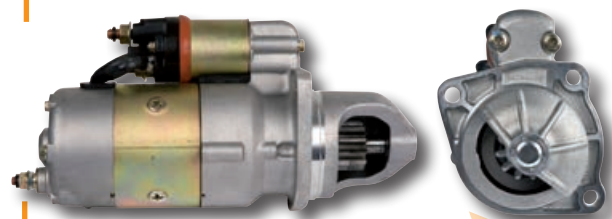

ST35210

133200009075, 835331592

- MF 32, 34, 36, 38, 40, 40RS
- LRS147
- 12 V, 4 kW
- 11 hammasta