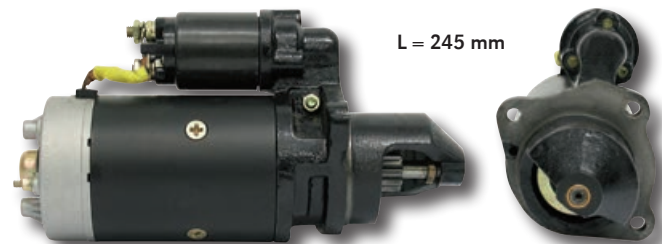

SM2501

6853810, 00415512201, 0031510501, 0031517301, 0031518701

- 12 V, 3 kW, 9-hampainen
- Consul, Dominator 105, Jaguar 60SF, Mercator 50, 60, 75, 75R (MB-moottorilla olevat), MB Track 700, 800, 900, 1000, 1100, 1300, 1500, 1600, Claas, Faun, MF, MB
- vertailunumerot Bosch: 0.001.367.034, 0.001.367.059, 0.001.367.300, 0.001.367.301, 0.001.367.303, 9.000.083.028, 9.000.083.054, 0.986.011.240, 0.986.011.240, 0.986.013.480, 0.986.013.480, 0.986.013.480, 0.984.011.240, 0.984.013.480, 1124
- vertailunumero Lucas: LRS818
- varaosa-solenoidi **ST1052**