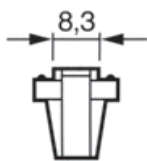

P43t

P14,5s

PX26d

X511

P29t

BA20d

BA15s

BAU15s

BAY15d

BAZ15d

BA15d

BA9s

BA7s

SV8,5-8

B8,3d

B8,5d

SV7-8