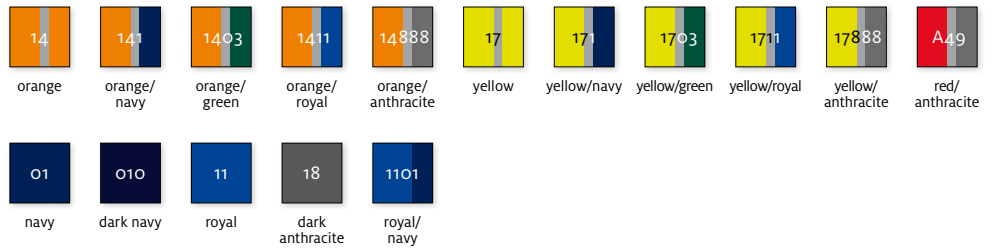

MASCOT® CONCEPT

MASCOT® MINI

MASCOT® SAFE